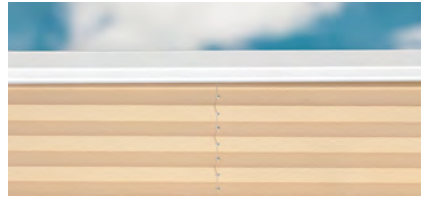

# KANKAIDEN VÄRIT

1220

R=46%, A=1%, T=53%

1250

R=63%, A=6%, T=31%

1253

R=60%, A=16%, T=24%

1263